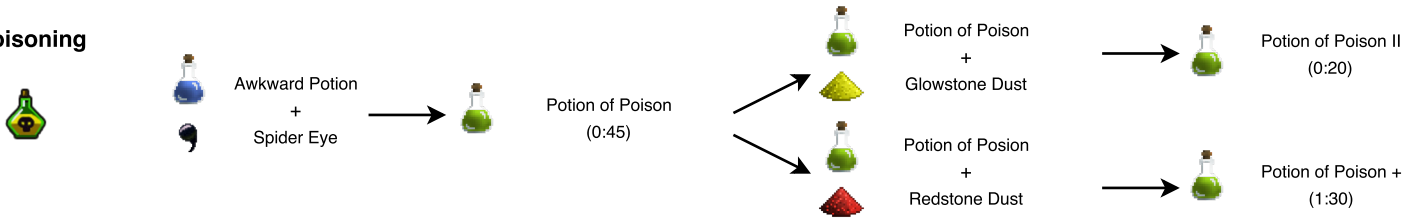

Negative

Poisoning