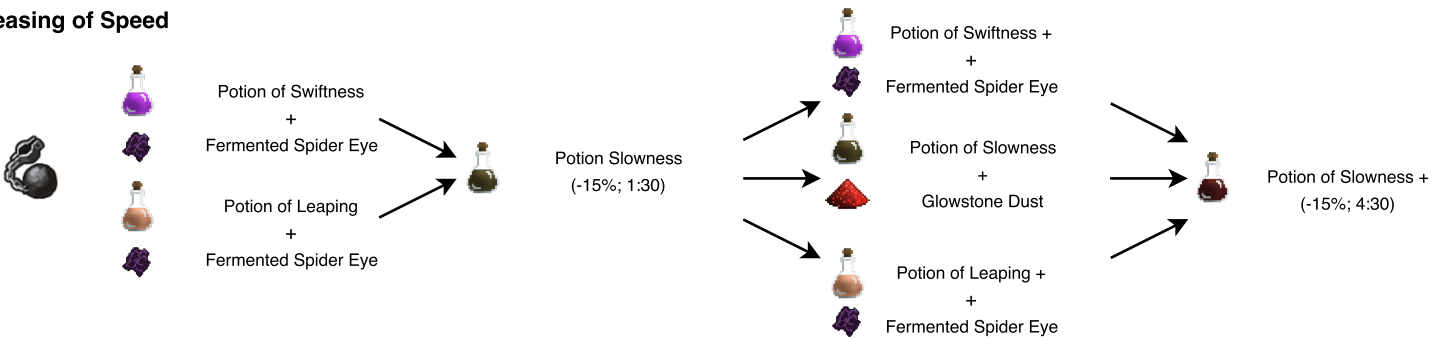

Potion of Swiftnes + Glowstone Dust

Potion of Swiftnes II (+40%; 1:30)

Potion of Swiftnes + Redstone Dust

Potion of Swiftnes + (+20%; 8:00)

Increasing the Height of the Jump

Regeneration

Increasing of Melee Damage

Negative

Poisoning

Harming

Decreasing of Speed

Reducing of Melee Damage