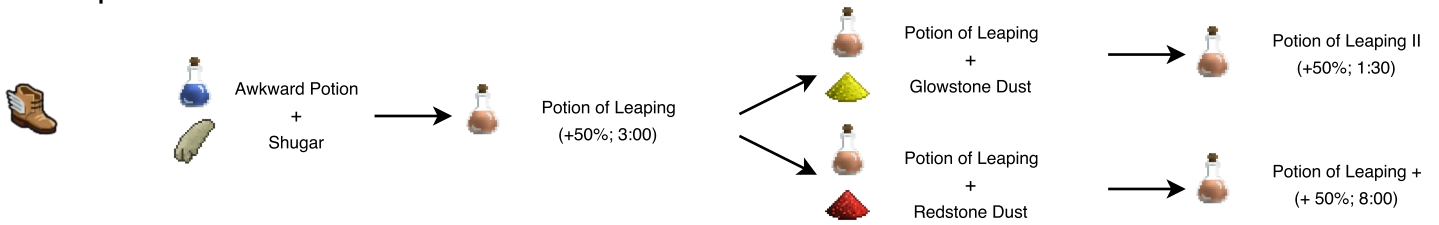

Potion of Swiftnes + Glowstone Dust

Potion of Swiftnes II (+40%; 1:30)

Potion of Swiftnes + Redstone Dust

Potion of Swiftnes + (+20%; 8:00)

Increasing the Height of the Jump

Regeneration

Increasing of Melee Damage