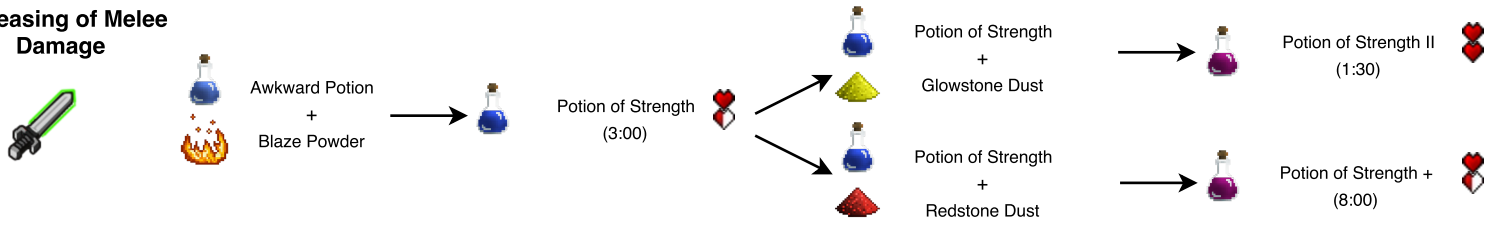

Potion of Swiftnes + Glowstone Dust

Potion of Swiftnes II (+40%; 1:30)

Potion of Swiftnes + Redstone Dust

Potion of Swiftnes + (+20%; 8:00)

Increasing the Height of the Jump

Regeneration

Increasing of Melee Damage